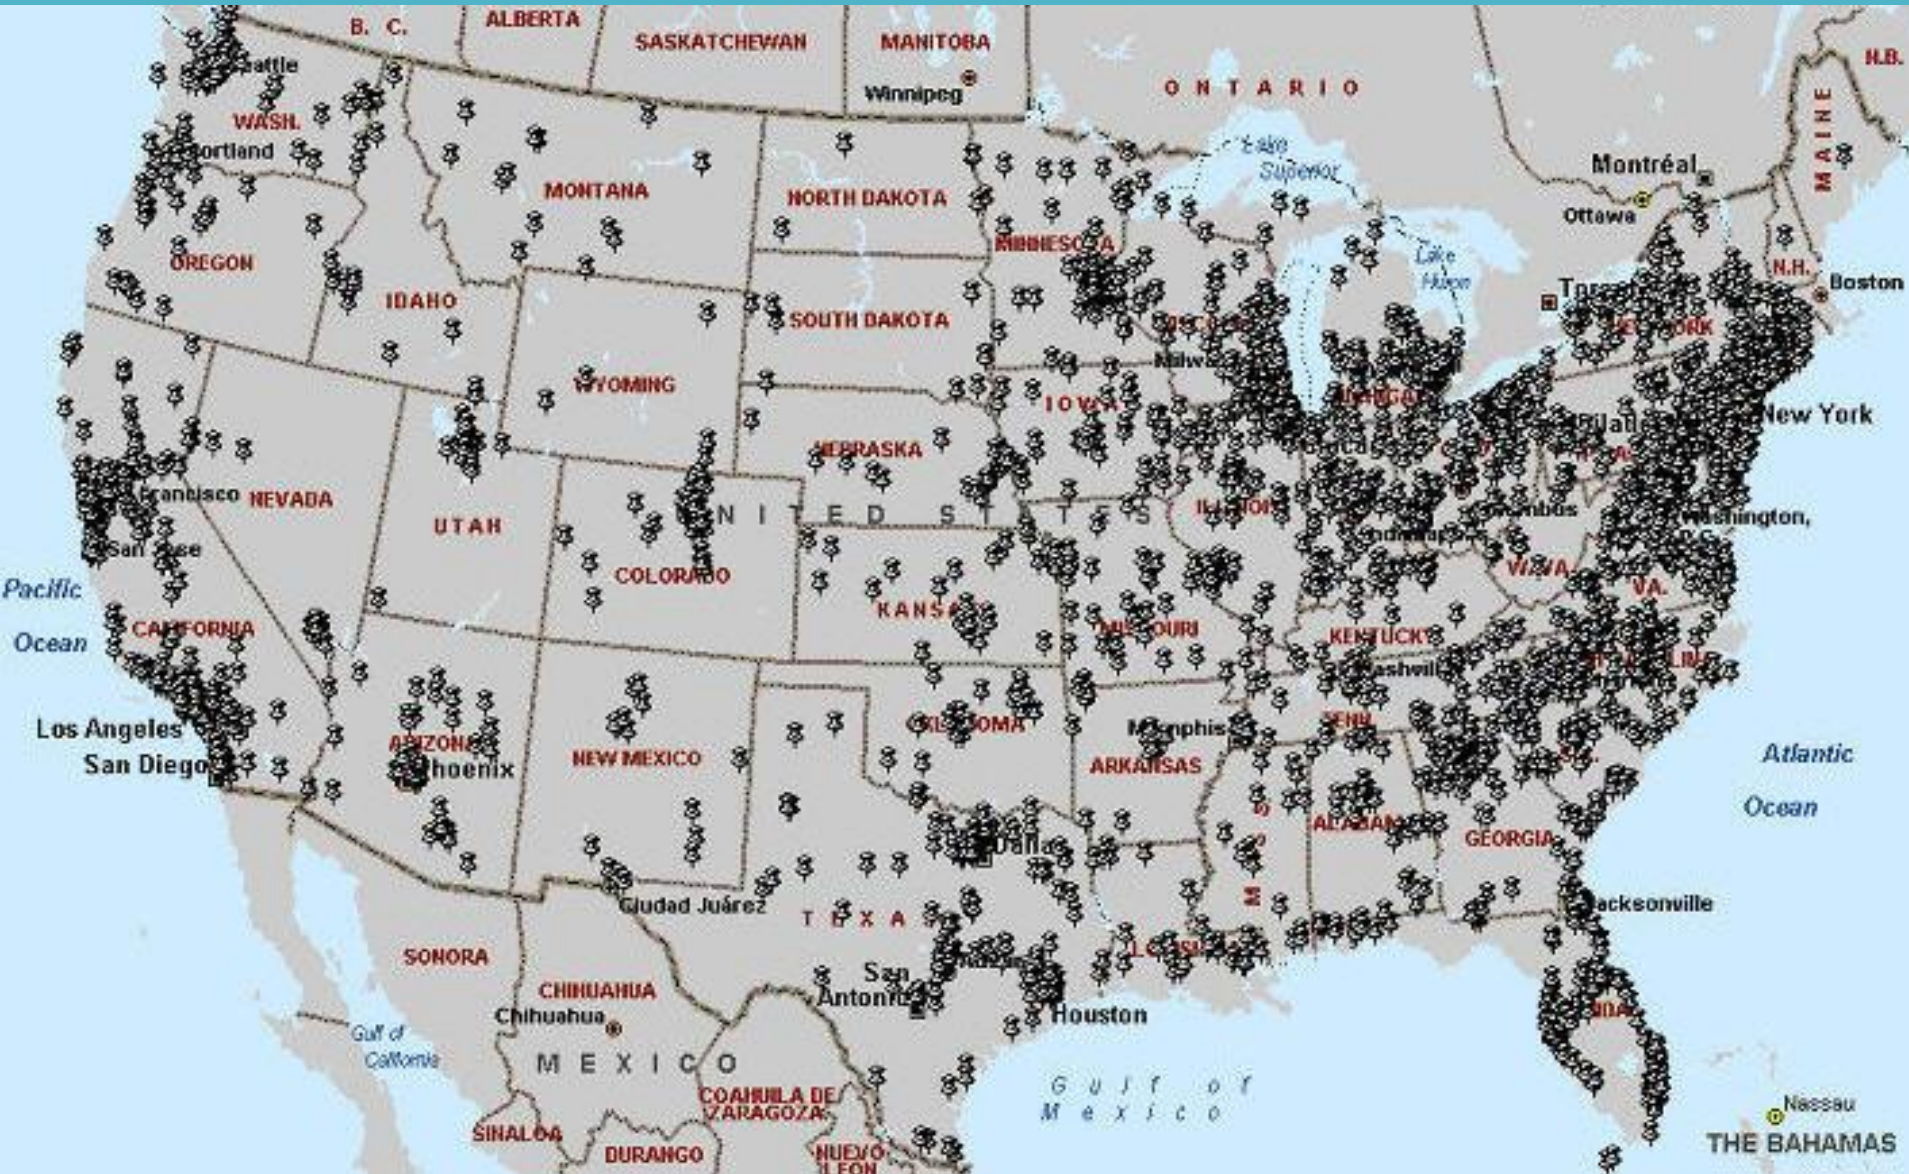

Where are US Colleges & Universities located?