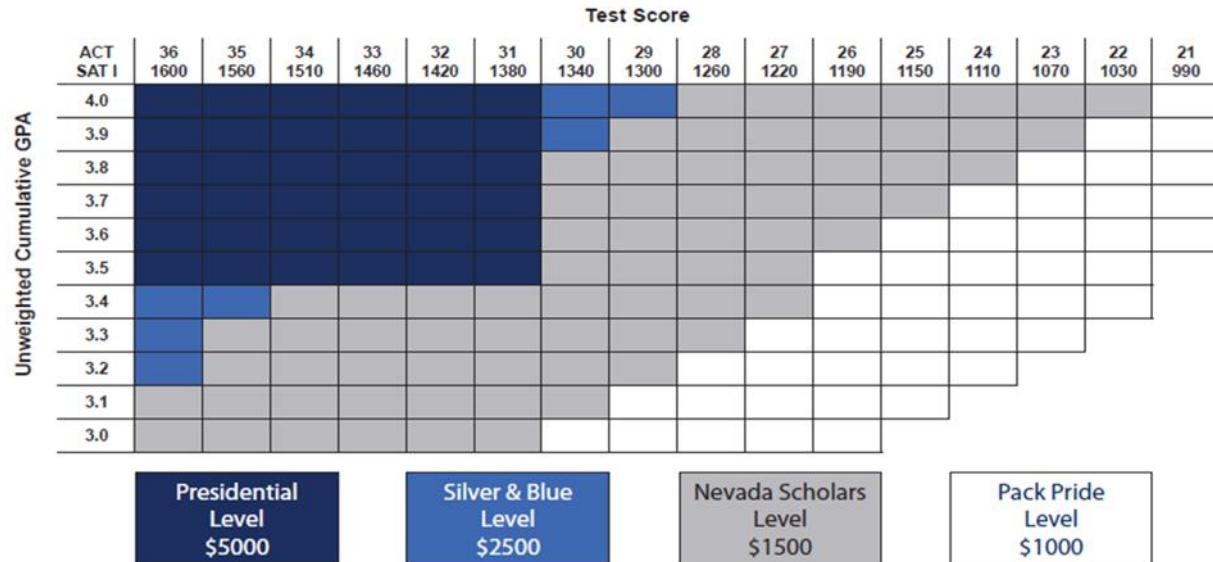

Cost to Attend

- The University of Nevada is one of the nation's most affordable institutions. Our students also graduate with less debt.
- **Automatic scholarships** provided to incoming freshman depending on gpa and test scores.

New Freshmen Scholarship Award Levels

Presidential
Level
$5000

Silver & Blue
Level
$2500

Nevada Scholars
Level
$1500

Pack Pride
Level
$1000

WUE Tuition:

$8,966.40 per year (15 credits per semester)

Nevada Advantage:

$11,955.00 per year (15 credits per semester)

Out of State Tuition:

$20,127.50 per year (15 credits per semester)

Room and Board:

$9,200 per year