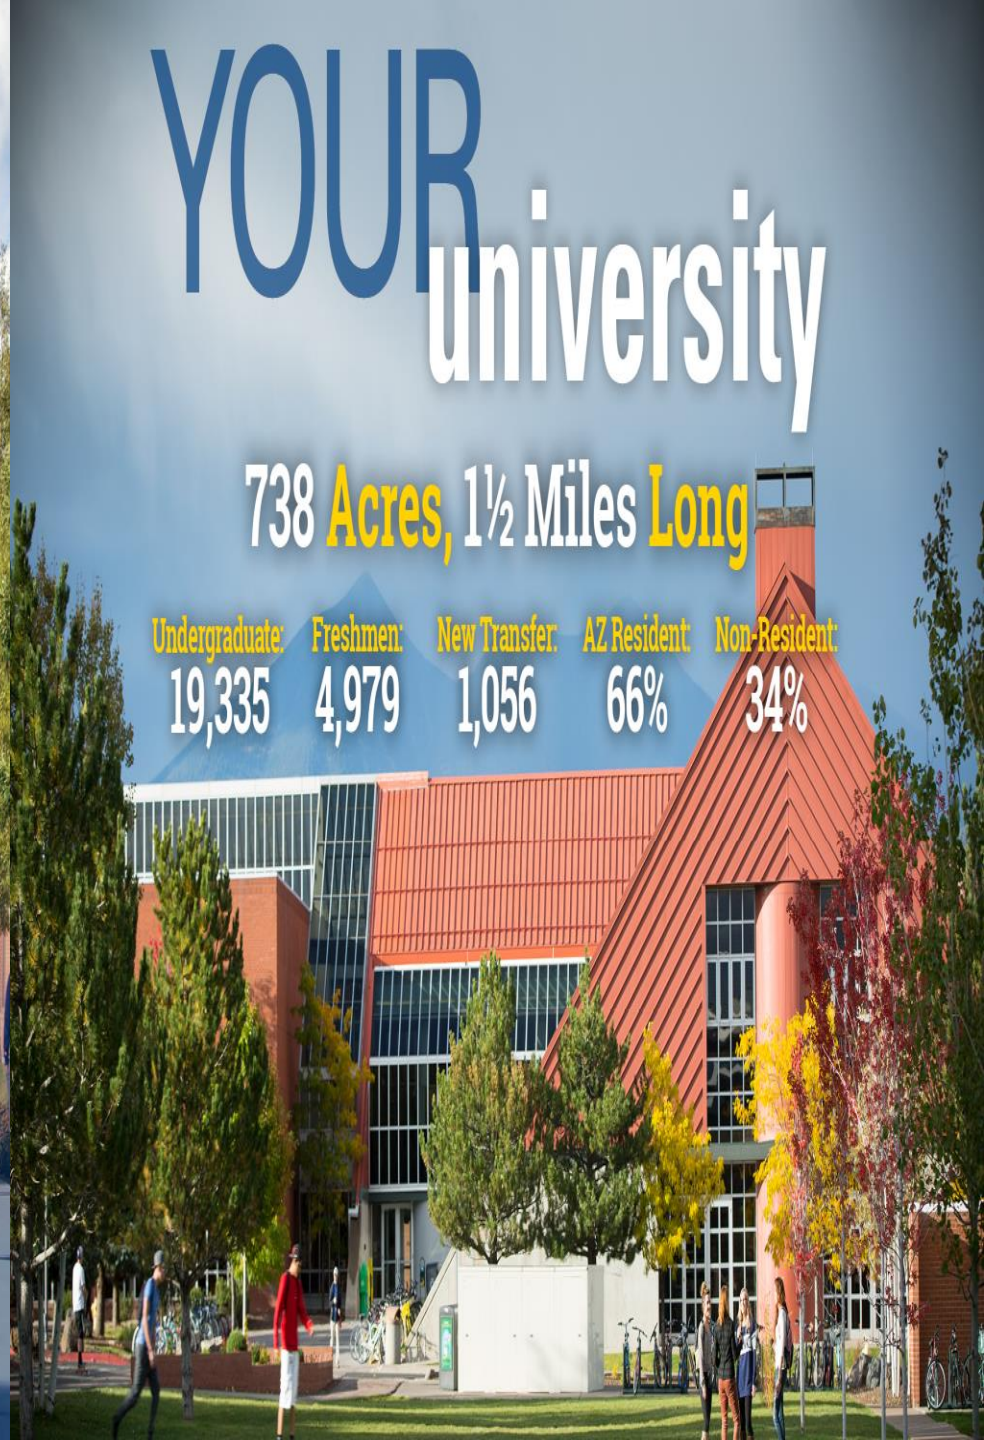

YOUR MOUNTAIN town

population:

67,468

restaurants, coffee shops, and eateries:

200+

world's first:

Dark Sky City

Flagstaff is ranked as the #8 best college town in the U.S. *

*Travel+Leisure, Nov. 2014

YOUR university

738 Acres, 1½ Miles Long

Undergraduate:	Freshmen:	New Transfer:	AZ Resident:	Non-Resident:
19,335	4,979	1,056	66%	34%