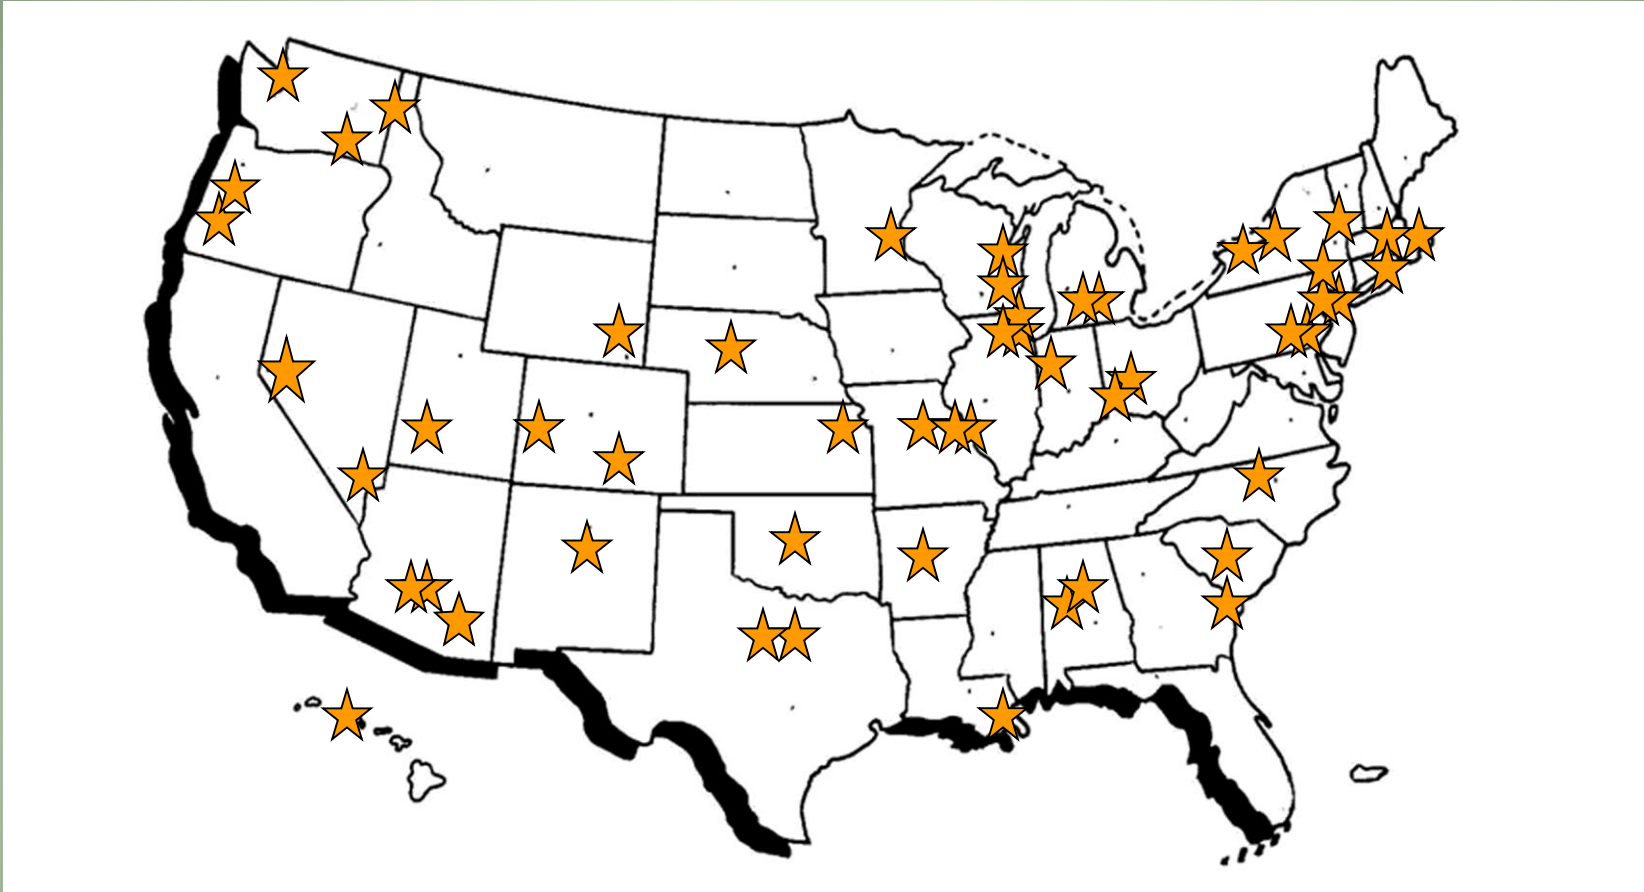

Regional Admission Counselors of California

www.regionaladmissions.com

Arizona State University ~ Bennington College ~ Colorado Mesa University ~ Columbia College Chicago ~ Connecticut College ~ Culinary Institute of America ~ Drew University ~ Drexel University ~ Grand Canyon University ~ Hawaii Pacific University ~ High Point University ~ Hillsdale College ~ Johnson and Wales University ~ Lake Forest College ~ Lasell College ~ Lawrence University ~ Loyola University Chicago ~ Loyola University New Orleans ~ Maryville University ~ Miami University ~ Michigan State University ~ Milwaukee School of Engineering ~ Northeastern University ~ Oklahoma City University ~ Oregon State University ~ Purdue University ~ Regis University ~ Saint Louis University ~ Samford University ~ Savannah College of Art and Design ~ Seton Hall University ~ Southern Methodist University ~ Southern Utah University ~ Syracuse University ~ Texas Christian University ~ University of Alabama ~ University of Arizona ~ University of Colorado-CO. Springs ~ University of Kansas ~ University of Minnesota ~ University of Nevada-Reno ~ University of New Mexico ~ University of Rochester ~ University of South Carolina ~ University of the Arts ~ University of Washington Bothell ~ University of Wyoming ~ Whitman College ~ William Woods University ~ Xavier University