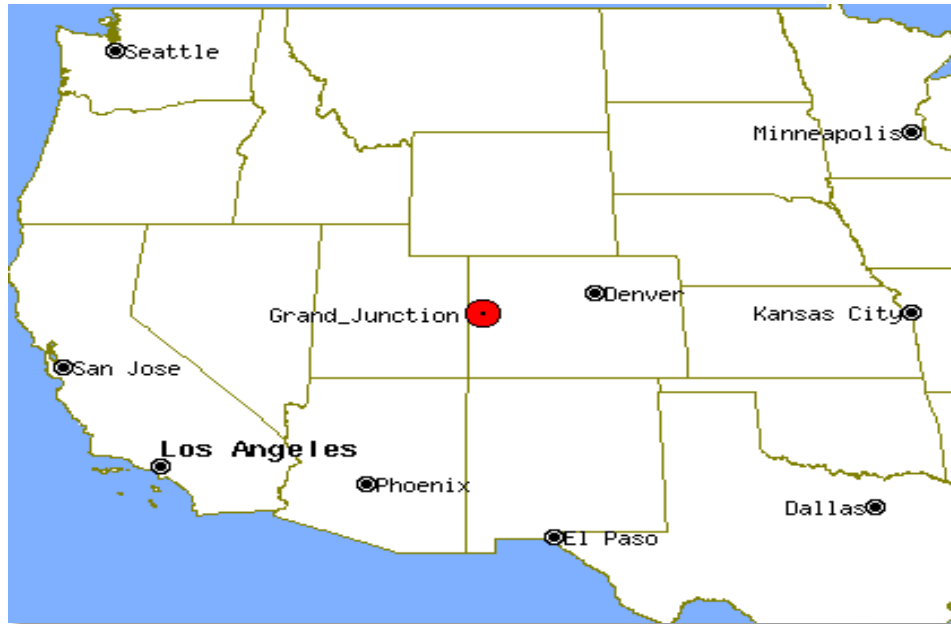

CMU at a Glance